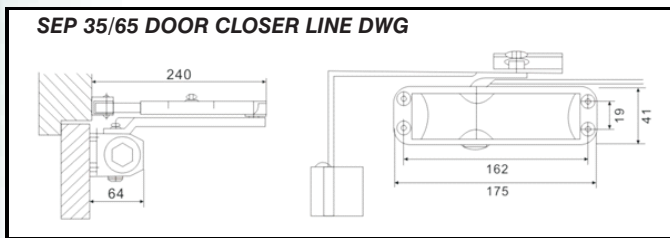

Door Closers

SEP 35/65 Door Closer

- Installation dimension: 162*19mm
- Applicable door weight: 35-65kg
- Applicable door width: 700-1100mm

Code: SEP 35/65 DC

Reference code: H01

SEP 25/45 Door Closer

- Installation dimension: 132*19
- Applicable door weight: 25-45kg
- Overall dimensions: A=148, B=37.5, C=132mm, D=19mm, E=57mm

See Annexure A

E-mail: sep@sep.co.za

sales@sep.co.za

Web: www.sep.co.za

Door Closers

SEP 40/65 Door Closer

- Installation dimension: 165*19
- Applicable door weight: 40-65kg
- Overall dimensions: A=180, B=42, C=165mm, D=19mm, E=63mm