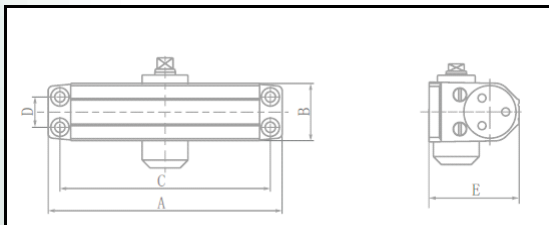

SEP 25/45 Door Closer

- Installation dimension: 132*19
- Applicable door weight: 25-45kg
- Overall dimensions: A=148, B=37.5, C=132mm, D=19mm, E=57mm

Code: SEP25/45 DC

Reference code: H02