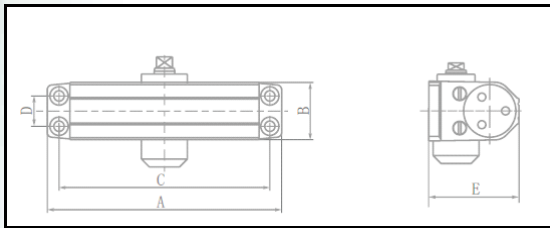

Door Closers

SEP 40/65 Door Closer

- Installation dimension: 165*19
- Applicable door weight: 40-65kg
- Overall dimensions: A=180, B=42, C=165mm, D=19mm, E=63mm

Code: SEP 40/65 DC

Reference code: H03

For more information and downloads go to our website www.sep.co.za

To order: Tel: +27 (0)11 391 4720 Fax: +27 (0)11 391 4964

Alternative: Cell: 083 461 2776 Cell: 083 415 9130

See Annexure A

E-mail: sep@sep.co.za

sales@sep.co.za

Web: www.sep.co.za